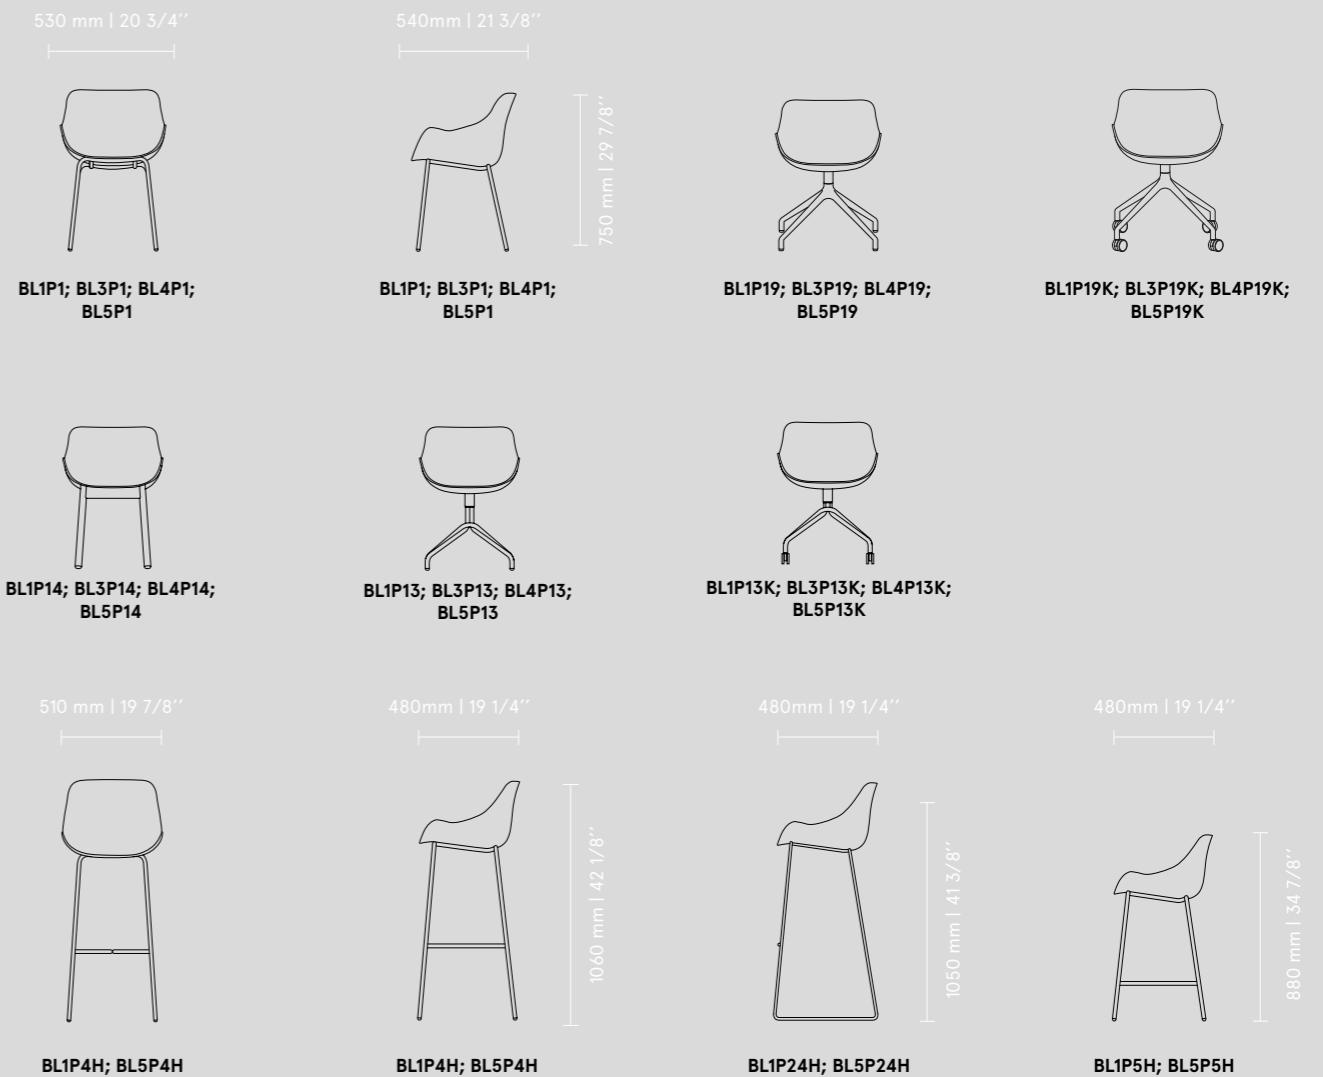

Baltic

by Krystian Kowalski

The Baltic chair is the representation of versatility and comfort expressed through meticulously outlined shell form that is embedded on thoughtful and elegant bases.

The strive for perfection resulted in constructing a multifunctional family of chairs that please the user with cosiness regardless of the setting. Being abundant with options, the Baltic chair can serve numerous purposes in both commercial and residential use.

Work, dining, relaxation, outdoor – the Baltic grants a freedom of choice. Various types of bases, each manufactured using different technology, serve

diverse purposes while preserving the same concept of a cosy shell chair. In spite of shuffling between different aesthetic approaches of classic four-legged, unconventional four-spoke with or without castors, and traditional wooden base, the Baltic chair never loses its distinctive character. The sensation of comfort is built up by adding a soft cushion upholstered in the finest quality fabrics from renowned European brands.

The Baltic chair is no shy when it comes to minimizing the impact on the environment. Both metal and wooden components are well known recyclable materials that can be reprocessed multiple times.