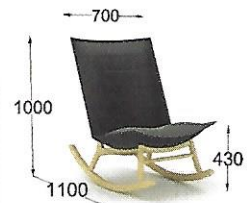

# LAB XL

Design: Harri Korhonen

TABLE: BONDWOOD design Harri Korhonen

Lab XL consists of generous and comfortable chairs in two heights, a rocking chair version and benches. The two-seater sofa is a natural extension to the internationally recognized GOOD DESIGN™ 2017 Awarded Lab XL family.

Lab series include a wide range of chairs and tables. Lab table system includes several size categories, cable management options and high tables for productive stand-up meetings. Lab family is part of Inno concept COZY OFFICE.

For information about standard materials visit [www.inno.fi](http://www.inno.fi)

LAB XL LOW

LAB XL HIGH

LAB XL ROCKING

LAB XL SOFA

LAB XL BENCH

LAB XL STOOL