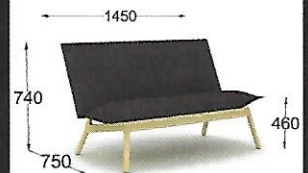

Lab series include a wide range of chairs and tables. Lab table system includes several size categories, cable management options and high tables for productive stand-up meetings. Lab family is part of Inno concept COZY OFFICE.

For information about standard materials visit [www.inno.fi](http://www.inno.fi)

LAB XL LOW

LAB XL HIGH

LAB XL ROCKING

LAB XL SOFA

LAB XL BENCH

LAB XL STOOL