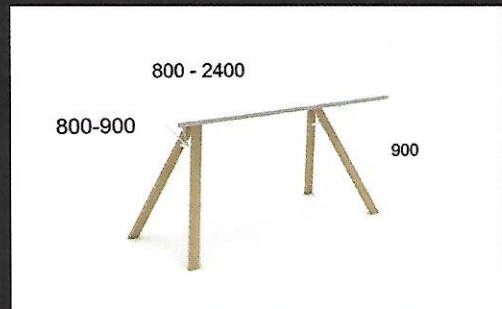

# LAB BAR

Design: Harri Korhonen

**inno**<sup>.fi</sup>

Lab Bar chair is available in two heights. A high Lab table is presented along with the low bar chair. The softness of the chair is created through a plain quilted seat. Lab table is a casual meeting or dining table, available as an individual or a modular version that can be extended endlessly.