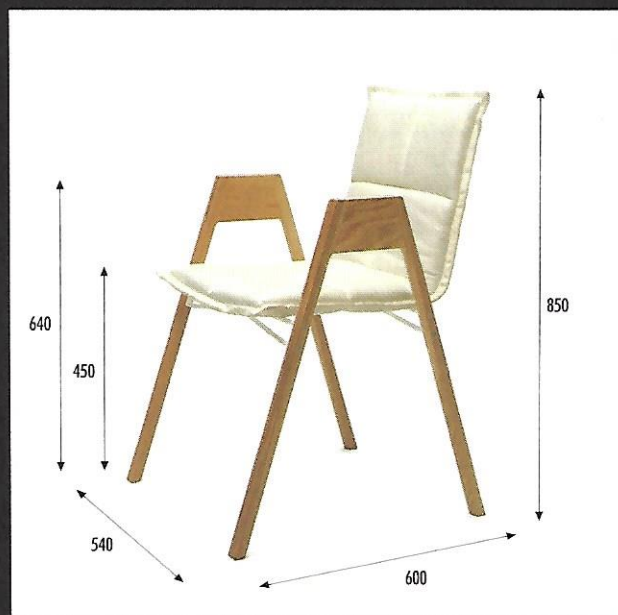

# LAB CHAIR

Design: Harri Korhonen

**inno<sup>fi</sup>**

Lab for casual meetings and cozy dining!

"We are happy to create something different and we're expected to do so. It was challenging and pleasant to enter into a new kind of a conference environment, one where casualness is emphasized instead of representative look. To use wood as material felt natural in the current spirit as it's considered warm and positive. We still added a quilted loose cushion to strengthen the cozy effect. I was particularly satisfied that we managed to make a chair as comfortable as Lab to be vertically stackable." Harri Korhonen

# LAB BAR

Design: Harri Korhonen

**inno**<sup>.fi</sup>

Lab Bar chair is available in two heights. A high Lab table is presented along with the low bar chair. The softness of the chair is created through a plain quilted seat. Lab table is a casual meeting or dining table, available as an individual or a modular version that can be extended endlessly.