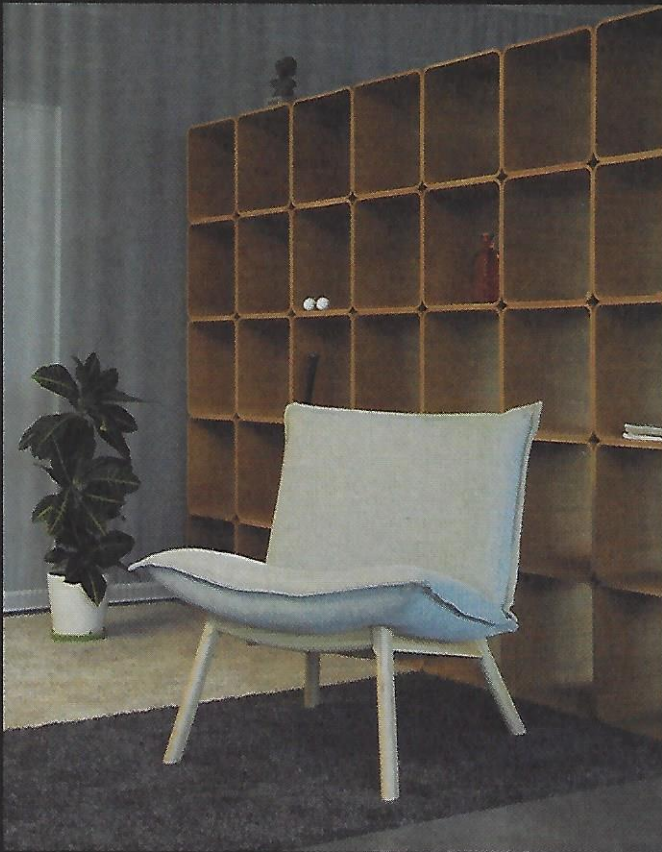

# LAB BAR

Design: Harri Korhonen

**inno**<sup>.fi</sup>

Lab Bar chair is available in two heights. A high Lab table is presented along with the low bar chair. The softness of the chair is created through a plain quilted seat. Lab table is a casual meeting or dining table, available as an individual or a modular version that can be extended endlessly.

# LAB XL

Design: Harri Korhonen

TABLE: BONDWOOD design Harri Korhonen

Lab XL consists of generous and comfortable chairs in two heights, a rocking chair version and benches. The two-seater sofa is a natural extension to the internationally recognized GOOD DESIGN™ 2017 Awarded Lab XL family.