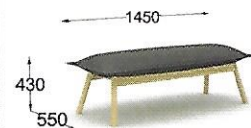

Lab series include a wide range of chairs and tables. Lab table system includes several size categories, cable management options and high tables for productive stand-up meetings. Lab family is part of Inno concept COZY OFFICE.

For information about standard materials visit [www.inno.fi](http://www.inno.fi)

LAB XL LOW

LAB XL HIGH

LAB XL ROCKING

LAB XL SOFA

LAB XL BENCH

LAB XL STOOL