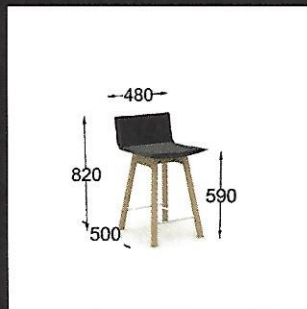

# LAB BAR

Design: Harri Korhonen

**inno**<sup>.fi</sup>

Lab Bar chair is available in two heights. A high Lab table is presented along with the low bar chair. The softness of the chair is created through a plain quilted seat. Lab table is a casual meeting or dining table, available as an individual or a modular version that can be extended endlessly.

# LAB XL

Design: Harri Korhonen

TABLE: BONDWOOD design Harri Korhonen

Lab XL consists of generous and comfortable chairs in two heights, a rocking chair version and benches. The two-seater sofa is a natural extension to the internationally recognized GOOD DESIGN™ 2017 Awarded Lab XL family.