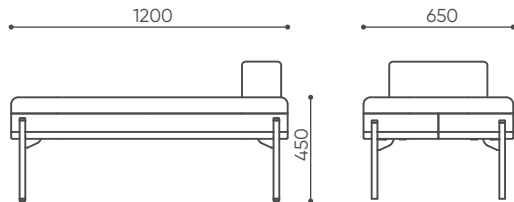

leaf_pod

LP SFF 0

H: 470
L: 680
W: 655

net 18,5
gross 21

LP SFF 100

H: 620
L: 1240
W: 660

net 29,5
gross 33,5

LP SFF 101 L/R

H: 620
L: 1240
W: 660

net 31
gross 35

LP SFF 102

H: 620
L: 1240
W: 660

net 32,5
gross 36,5

Dimensions and weights are approximate and may vary by 5%. The data is given for the basic configuration of products. The requirements of the standard are always met.

H: 620
L: 1640
W: 660

kg
net 39
gross 44,5

LP SFF 202

H: 620
L: 1640
W: 660

kg
net 40,5
gross 46,5

LP SFF 210

H: 620
L: 1640
W: 660

kg
net 42,5
gross 46,5