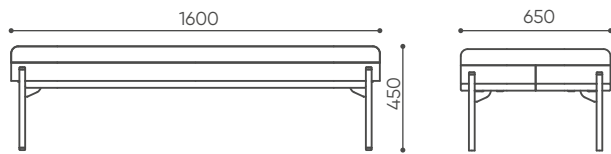

leaf_pod

LP SFF 0

H: 470
L: 680
W: 655

net 18,5
gross 21

LP SFF 100

H: 620
L: 1240
W: 660

net 29,5
gross 33,5

LP SFF 101 L/R

H: 620
L: 1240
W: 660

net 31
gross 35

LP SFF 102

H: 620
L: 1240
W: 660

net 32,5
gross 36,5

Dimensions and weights are approximate and may vary by 5%. The data is given for the basic configuration of products. The requirements of the standard are always met.

LP SFF/SFP 110

LP SFF/SFP 111 L/R

LP SFF/SFP 112

LP SFF 110 + TB410M

LP SFF 200

H: 620
L: 1240
W: 660

kg
net 37,5
gross 42

LP SFF 201 L/R

H: 620
L: 1640
W: 660

kg
net 39
gross 44,5

LP SFF 202

H: 620
L: 1640
W: 660

kg
net 40,5
gross 46,5

LP SFF 210

H: 620
L: 1640
W: 660

kg
net 42,5
gross 46,5