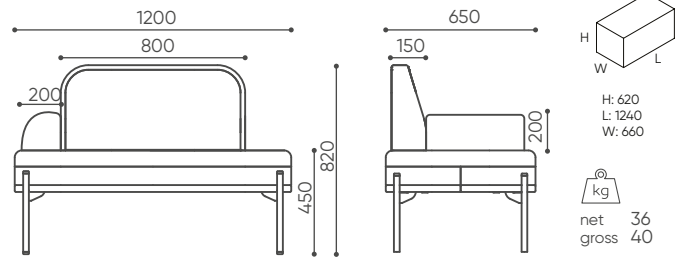

leaf_pod

LP SFF 0

H: 470
L: 680
W: 655

net 18,5
gross 21

LP SFF 100

H: 620
L: 1240
W: 660

net 29,5
gross 33,5

LP SFF 101 L/R

H: 620
L: 1240
W: 660

net 31
gross 35

LP SFF 102

H: 620
L: 1240
W: 660

net 32,5
gross 36,5

Dimensions and weights are approximate and may vary by 5%. The data is given for the basic configuration of products. The requirements of the standard are always met.

LP SFF/SFP 110

LP SFF/SFP 111 L/R

LP SFF/SFP 112

LP SFF 110 + TB410M

LP SFF 200

H: 620
L: 1240
W: 660

kg
net 37,5
gross 42

LP SFF 201 L/R

H: 620
L: 1640
W: 660

kg
net 39
gross 44,5

LP SFF 202

H: 620
L: 1640
W: 660

kg
net 40,5
gross 46,5

LP SFF 210

H: 620
L: 1640
W: 660

kg
net 42,5
gross 46,5