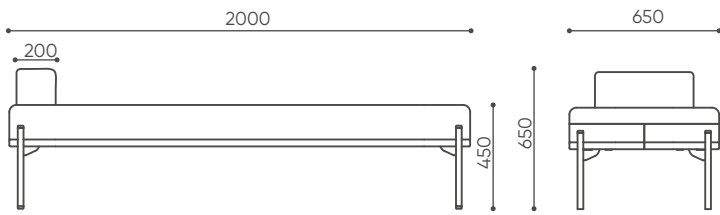

H: 620
L: 1240
W: 660

net 31
gross 35

LP SFF 102

H: 620
L: 1240
W: 660

net 32,5
gross 36,5

Dimensions and weights are approximate and may vary by 5%. The data is given for the basic configuration of products. The requirements of the standard are always met.

LP SFF 212

H: 620
L: 1640
W: 660

net 47,8
gross 50

LP SFF/SFP 222

H: 620
L: 1640
W: 660

net 47
gross 49

LP SFF 220 + TB410M

H: 620
L: 2020
W: 660

net 45,5
gross 49,5

LP SFF 300

LP SFF 301 L/R

H: 620
L: 2020
W: 660

net 47
gross 51,5

LP SFF 302

H: 620
L: 2020
W: 660

net 48,5
gross 53