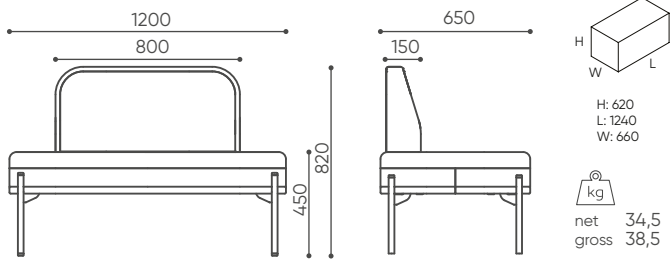

leaf_pod

LP SFF 0

H: 470
L: 680
W: 655

net 18,5
gross 21

LP SFF 100

H: 620
L: 1240
W: 660

net 29,5
gross 33,5

LP SFF 101 L/R

H: 620
L: 1240
W: 660

net 31
gross 35

LP SFF 102

H: 620
L: 1240
W: 660

net 32,5
gross 36,5

Dimensions and weights are approximate and may vary by 5%. The data is given for the basic configuration of products. The requirements of the standard are always met.

LP SFF/SFP 110

LP SFF/SFP 111 L/R

LP SFF/SFP 112

LP SFF 110 + TB410M

LP SFF 200

H: 620
L: 1240
W: 660

kg
net 37,5
gross 42

LP SFF 201 L/R

H: 620
L: 1640
W: 660

kg
net 39
gross 44,5

LP SFF 202

H: 620
L: 1640
W: 660

kg
net 40,5
gross 46,5

LP SFF 210

H: 620
L: 1640
W: 660

kg
net 42,5
gross 46,5