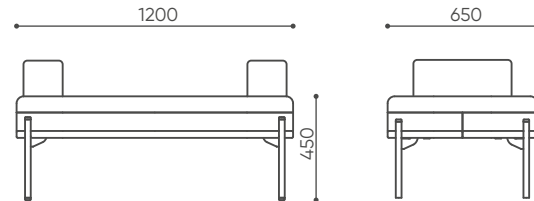

leaf_pod

LP SFF 0

H: 470
L: 680
W: 655

net 18,5
gross 21

LP SFF 100

H: 620
L: 1240
W: 660

net 29,5
gross 33,5

LP SFF 101 L/R

H: 620
L: 1240
W: 660

net 31
gross 35

LP SFF 102

H: 620
L: 1240
W: 660

net 32,5
gross 36,5

Dimensions and weights are approximate and may vary by 5%. The data is given for the basic configuration of products. The requirements of the standard are always met.

H: 620
L: 1640
W: 660

kg
net 39
gross 44,5

LP SFF 202

H: 620
L: 1640
W: 660

kg
net 40,5
gross 46,5

LP SFF 210

H: 620
L: 1640
W: 660

kg
net 42,5
gross 46,5