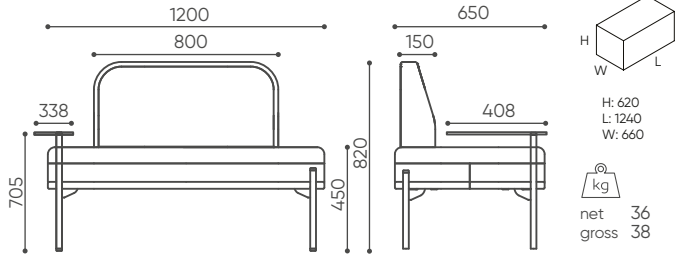

leaf_pod

LP SFF 0

H: 470
L: 680
W: 655

net 18,5
gross 21

LP SFF 100

H: 620
L: 1240
W: 660

net 29,5
gross 33,5

LP SFF 101 L/R

H: 620
L: 1240
W: 660

net 31
gross 35

LP SFF 102

H: 620
L: 1240
W: 660

net 32,5
gross 36,5

Dimensions and weights are approximate and may vary by 5%. The data is given for the basic configuration of products. The requirements of the standard are always met.

LP SFF/SFP 110

LP SFF/SFP 111 L/R

LP SFF/SFP 112

LP SFF 110 + TB410M

LP SFF 200

H: 620
L: 1240
W: 660

kg
net 37,5
gross 42

LP SFF 201 L/R

H: 620
L: 1640
W: 660

kg
net 39
gross 44,5

LP SFF 202

H: 620
L: 1640
W: 660

kg
net 40,5
gross 46,5

LP SFF 210

H: 620
L: 1640
W: 660

kg
net 42,5
gross 46,5