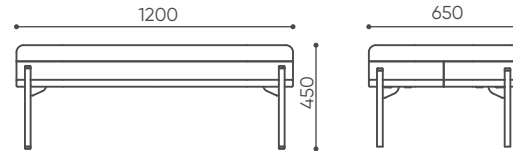

leaf_pod

LP SFF 0

H: 470
L: 680
W: 655

net 18,5
gross 21

LP SFF 100

H: 620
L: 1240
W: 660

net 29,5
gross 33,5

LP SFF 101 L/R

H: 620
L: 1240
W: 660

net 31
gross 35

LP SFF 102

H: 620
L: 1240
W: 660

net 32,5
gross 36,5

Dimensions and weights are approximate and may vary by 5%. The data is given for the basic configuration of products. The requirements of the standard are always met.

H: 620
L: 1640
W: 660

kg
net 39
gross 44,5

LP SFF 202

H: 620
L: 1640
W: 660

kg
net 40,5
gross 46,5

LP SFF 210

H: 620
L: 1640
W: 660

kg
net 42,5
gross 46,5