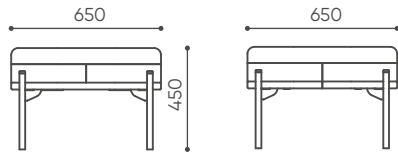

leaf_pod

LP SFF 0

H: 470
L: 680
W: 655

net 18,5
gross 21

LP SFF 100

H: 620
L: 1240
W: 660

net 29,5
gross 33,5

LP SFF 101 L/R

H: 620
L: 1240
W: 660

net 31
gross 35

LP SFF 102

H: 620
L: 1240
W: 660

net 32,5
gross 36,5

Dimensions and weights are approximate and may vary by 5%. The data is given for the basic configuration of products. The requirements of the standard are always met.

H: 620
L: 1640
W: 660

kg
net 39
gross 44,5

LP SFF 202

H: 620
L: 1640
W: 660

kg
net 40,5
gross 46,5

LP SFF 210

H: 620
L: 1640
W: 660

kg
net 42,5
gross 46,5