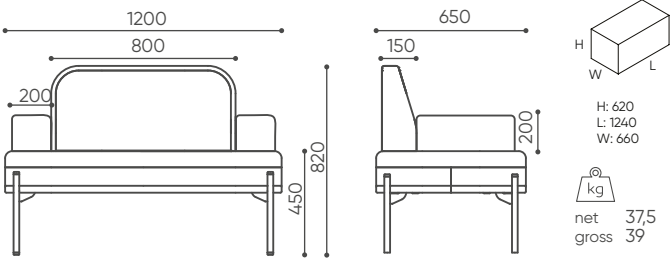

leaf_pod

LP SFF 0

H: 470
L: 680
W: 655

net 18,5
gross 21

LP SFF 100

H: 620
L: 1240
W: 660

net 29,5
gross 33,5

LP SFF 101 L/R

H: 620
L: 1240
W: 660

net 31
gross 35

LP SFF 102

H: 620
L: 1240
W: 660

net 32,5
gross 36,5

Dimensions and weights are approximate and may vary by 5%. The data is given for the basic configuration of products. The requirements of the standard are always met.

LP SFF/SFP 110

LP SFF/SFP 111 L/R

LP SFF/SFP 112

LP SFF 110 + TB410M

LP SFF 200

H: 620
L: 1240
W: 660

kg
net 37,5
gross 42

LP SFF 201 L/R

H: 620
L: 1640
W: 660

kg
net 39
gross 44,5

LP SFF 202

H: 620
L: 1640
W: 660

kg
net 40,5
gross 46,5

LP SFF 210

H: 620
L: 1640
W: 660

kg
net 42,5
gross 46,5