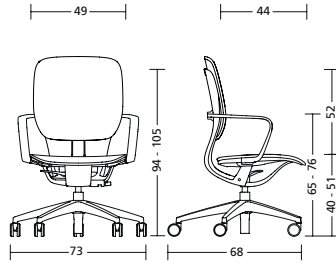

## dimensions

### lim98

with arm supports: 12 kg  
without arm supports: 11 kg

## fabric requirement

model	same colour seat and backrest	different colours seat	different colours backrest
lim98	0,98 x 1,40 m	0,63 x 1,40 m	0,51 x 1,40 m

leather requirement on request