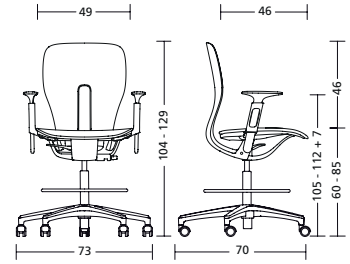

## dimensions

### lim98

with arm supports: 12 kg  
without arm supports: 11 kg

## fabric requirement

model	same colour seat and backrest	different colours seat	different colours backrest
lim98	0,98 x 1,40 m	0,63 x 1,40 m	0,51 x 1,40 m

leather requirement on request