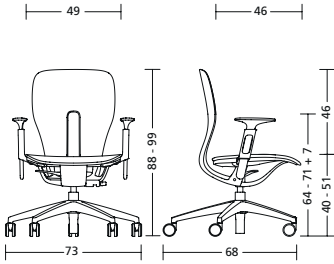

price starting  
at 429,-

LIM

Design: Jörg Bernauer

LIM is New Work. Designed for the workplace of today. And tomorrow.

**KLÖBER**  
the art of sitting

## dimensions

### lim98

with arm supports: 12 kg  
without arm supports: 11 kg