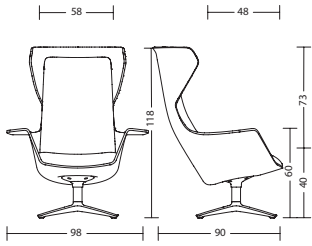

# WOOOM

Design: Jörg Bernauer

Active relaxation or relaxed working – Woom combines the best of both worlds.

reddot

**KLÖBER**  
the art of sitting

dimensions

**woo75**  
with arm supports: 20 kg

**woo74**  
with arm supports: 19 kg

**woo72**  
weight: 6 kg

**woo58 + 3246 / 3231 / 3206**  
with arm supports: 8 kg

**woo58**  
with arm supports: 8 kg

**woo57 + 3246 / 3231 / 3206 / 3226**  
without arm supports: 8 kg

**woo57**  
without arm supports: 8 kg