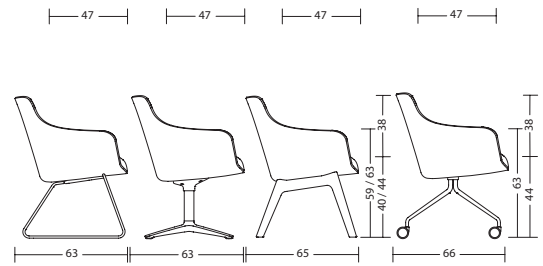

# WOOOM

Design: Jörg Bernauer

Active relaxation or relaxed working – Woom combines the best of both worlds.

reddot

**KLÖBER**  
the art of sitting

dimensions

**woo75**  
with arm supports: 20 kg

**woo74**  
with arm supports: 19 kg

**woo72**  
weight: 6 kg

**woo58 + 3246 / 3231 / 3206**  
with arm supports: 8 kg

**woo58**  
with arm supports: 8 kg

**woo57 + 3246 / 3231 / 3206 / 3226**  
without arm supports: 8 kg

**woo57**  
without arm supports: 8 kg

**woo56 + 3246 / 3231 / 3206 / 3226**  
without arm supports: 7 kg

**woo56**  
without arm supports: 7 kg

**woo25**  
weight: 12 kg / 11 kg

**woo24**  
weight: 7 kg