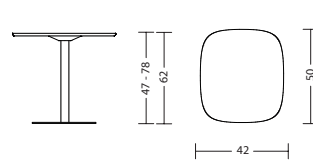

woo24
weight: 7 kg