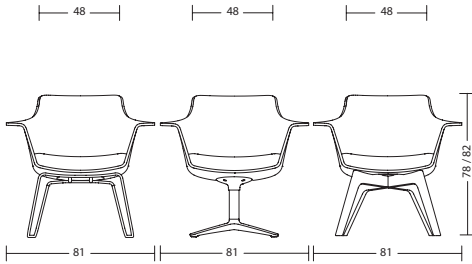

# WOOOM

Design: Jörg Bernauer

Active relaxation or relaxed working – Woom combines the best of both worlds.

reddot

**KLÖBER**  
the art of sitting

dimensions

**woo75**  
with arm supports: 20 kg

**woo74**  
with arm supports: 19 kg

**woo72**  
weight: 6 kg

**woo58 + 3246 / 3231 / 3206**  
with arm supports: 8 kg

**woo58**  
with arm supports: 8 kg

**woo57 + 3246 / 3231 / 3206 / 3226**  
without arm supports: 8 kg

**woo57**  
without arm supports: 8 kg