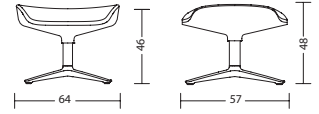

# WOOOM

Design: Jörg Bernauer

Active relaxation or relaxed working – Woom combines the best of both worlds.

reddot

**KLÖBER**  
the art of sitting

dimensions

**woo75**  
with arm supports: 20 kg

**woo74**  
with arm supports: 19 kg

**woo72**  
weight: 6 kg

**woo58 + 3246 / 3231 / 3206**  
with arm supports: 8 kg

**woo58**  
with arm supports: 8 kg

**woo57 + 3246 / 3231 / 3206 / 3226**  
without arm supports: 8 kg

**woo57**  
without arm supports: 8 kg