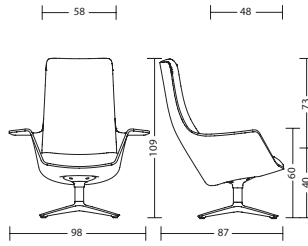

# WOOOM

Design: Jörg Bernauer

Active relaxation or relaxed working – Woom combines the best of both worlds.

reddot

**KLÖBER**  
the art of sitting

dimensions

**woo75**  
with arm supports: 20 kg

**woo74**  
with arm supports: 19 kg

**woo72**  
weight: 6 kg

**woo58 + 3246 / 3231 / 3206**  
with arm supports: 8 kg

**woo58**  
with arm supports: 8 kg

**woo57 + 3246 / 3231 / 3206 / 3226**  
without arm supports: 8 kg

**woo57**  
without arm supports: 8 kg