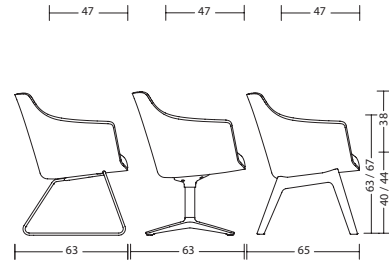

# WOOOM

Design: Jörg Bernauer

Active relaxation or relaxed working – Woom combines the best of both worlds.

reddot

**KLÖBER**  
the art of sitting

dimensions

**woo75**  
with arm supports: 20 kg

**woo74**  
with arm supports: 19 kg

**woo72**  
weight: 6 kg

**woo58 + 3246 / 3231 / 3206**  
with arm supports: 8 kg

**woo58**  
with arm supports: 8 kg

**woo57 + 3246 / 3231 / 3206 / 3226**  
without arm supports: 8 kg

**woo57**  
without arm supports: 8 kg