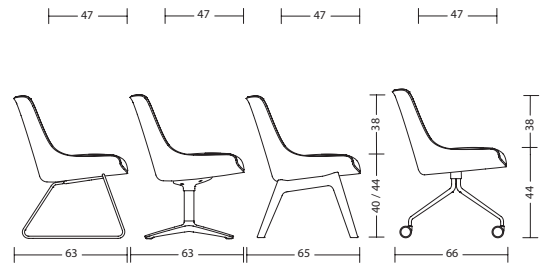

# WOOOM

Design: Jörg Bernauer

Active relaxation or relaxed working – Woom combines the best of both worlds.

reddot

**KLÖBER**  
the art of sitting

dimensions

**woo75**  
with arm supports: 20 kg

**woo74**  
with arm supports: 19 kg

**woo72**  
weight: 6 kg

**woo58 + 3246 / 3231 / 3206**  
with arm supports: 8 kg

**woo58**  
with arm supports: 8 kg

**woo57 + 3246 / 3231 / 3206 / 3226**  
without arm supports: 8 kg

**woo57**  
without arm supports: 8 kg

**woo56 + 3246 / 3231 / 3206 / 3226**  
without arm supports: 7 kg

**woo56**  
without arm supports: 7 kg

**woo25**  
weight: 12 kg / 11 kg

**woo24**  
weight: 7 kg