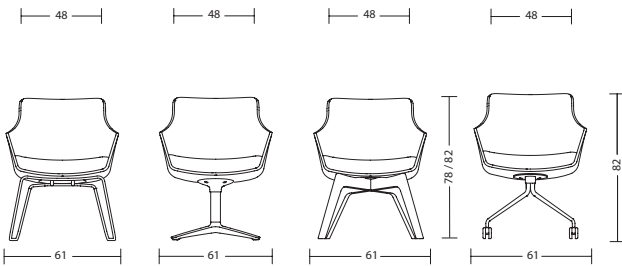

# WOOOM

Design: Jörg Bernauer

Active relaxation or relaxed working – Woom combines the best of both worlds.

reddot

**KLÖBER**  
the art of sitting

dimensions

**woo75**  
with arm supports: 20 kg

**woo74**  
with arm supports: 19 kg

**woo72**  
weight: 6 kg

**woo58 + 3246 / 3231 / 3206**  
with arm supports: 8 kg

**woo58**  
with arm supports: 8 kg

**woo57 + 3246 / 3231 / 3206 / 3226**  
without arm supports: 8 kg

**woo57**  
without arm supports: 8 kg