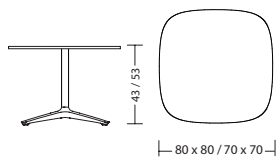

woo25
weight: 12 kg / 11 kg