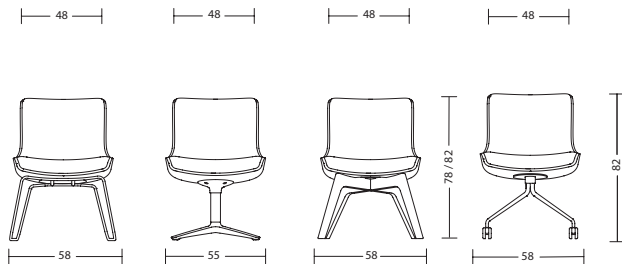

# WOOOM

Design: Jörg Bernauer

Active relaxation or relaxed working – Woom combines the best of both worlds.

reddot

**KLÖBER**  
the art of sitting

dimensions

**woo75**  
with arm supports: 20 kg

**woo74**  
with arm supports: 19 kg

**woo72**  
weight: 6 kg

**woo58 + 3246 / 3231 / 3206**  
with arm supports: 8 kg

**woo58**  
with arm supports: 8 kg

**woo57 + 3246 / 3231 / 3206 / 3226**  
without arm supports: 8 kg

**woo57**  
without arm supports: 8 kg